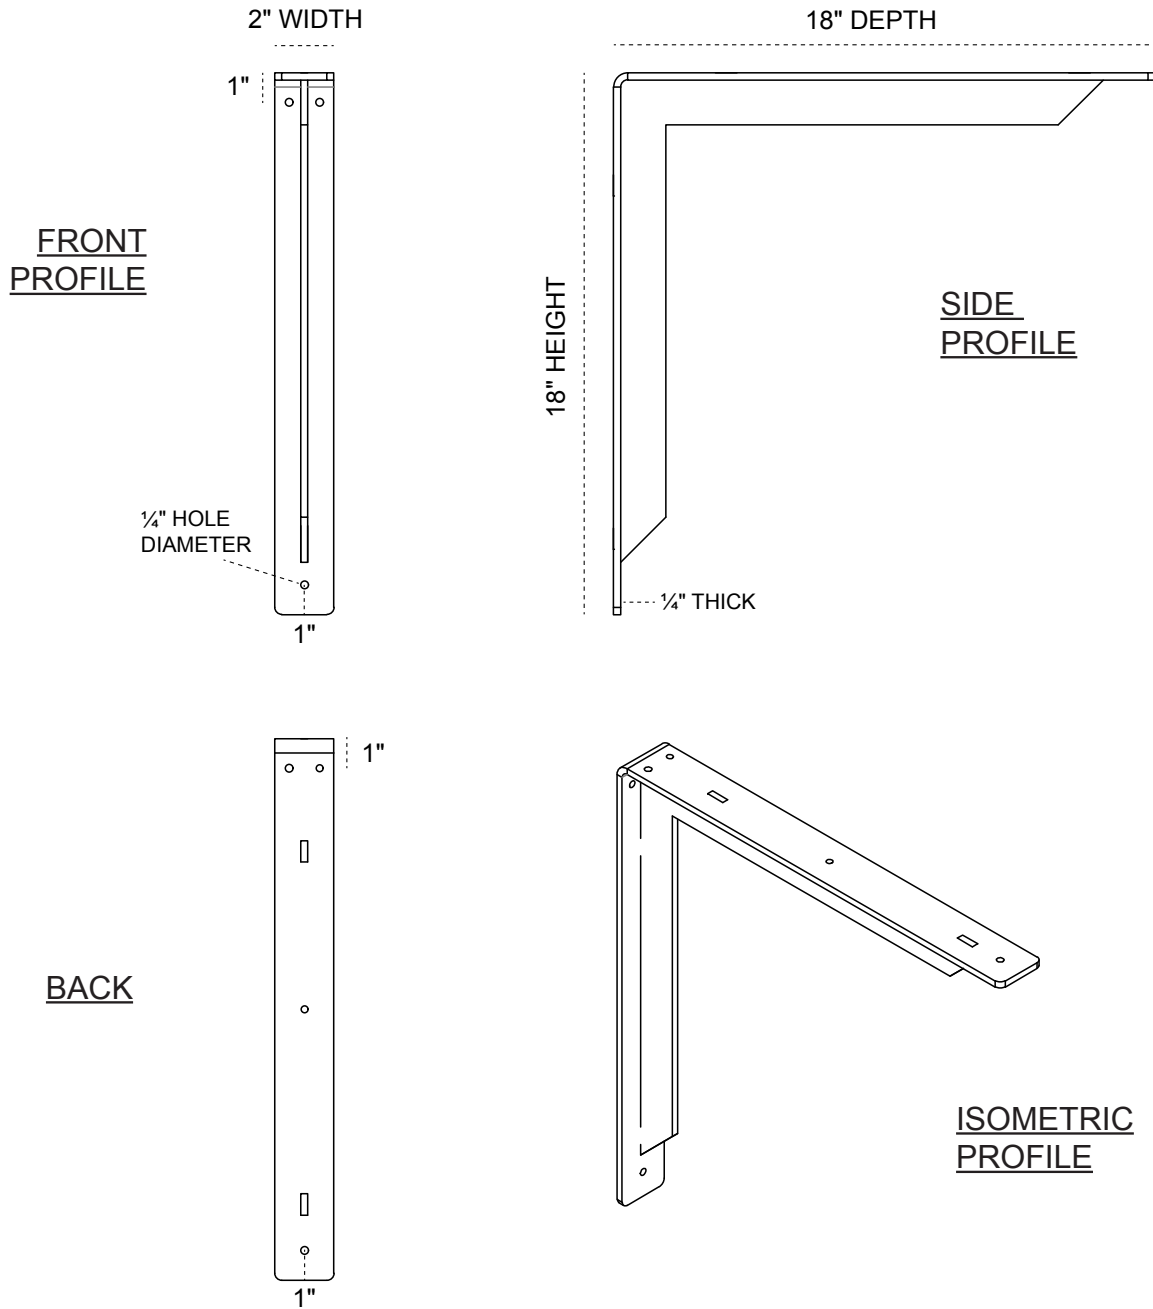

# 2-INCH W X 18-INCH D X 18-INCH H STOCKPORT BRACKET

**HEAVY-DUTY 1/4" THICK**

**AVAILABLE IN:**  
STAINLESS STEEL  
ZINC PLATED STEEL  
POWDER COATED BLACK

**BKTM02X18X18STSS**  
**BKTM02X18X18STCRS**  
**BKTM02X18X18STPBL**